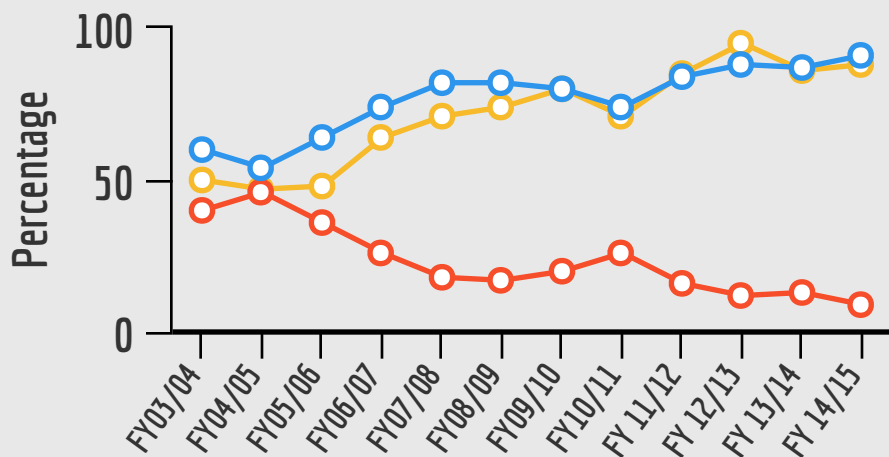

○ Adoption rate   ○ Euthanasia Rate   ○ Save Rate