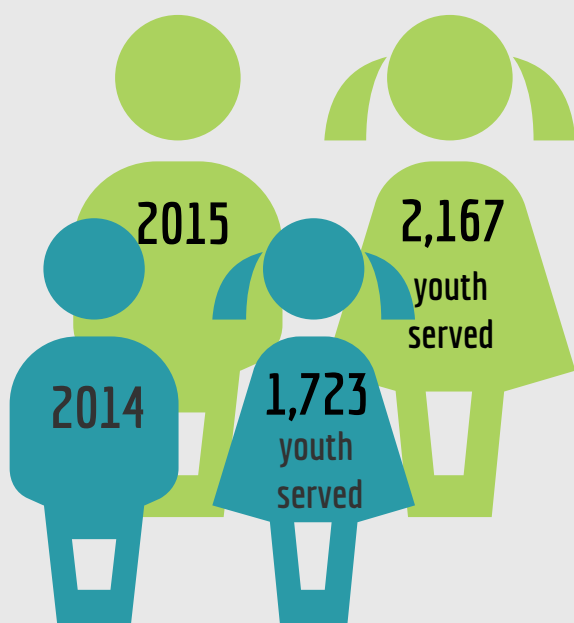

Humane Education

Historical Trends