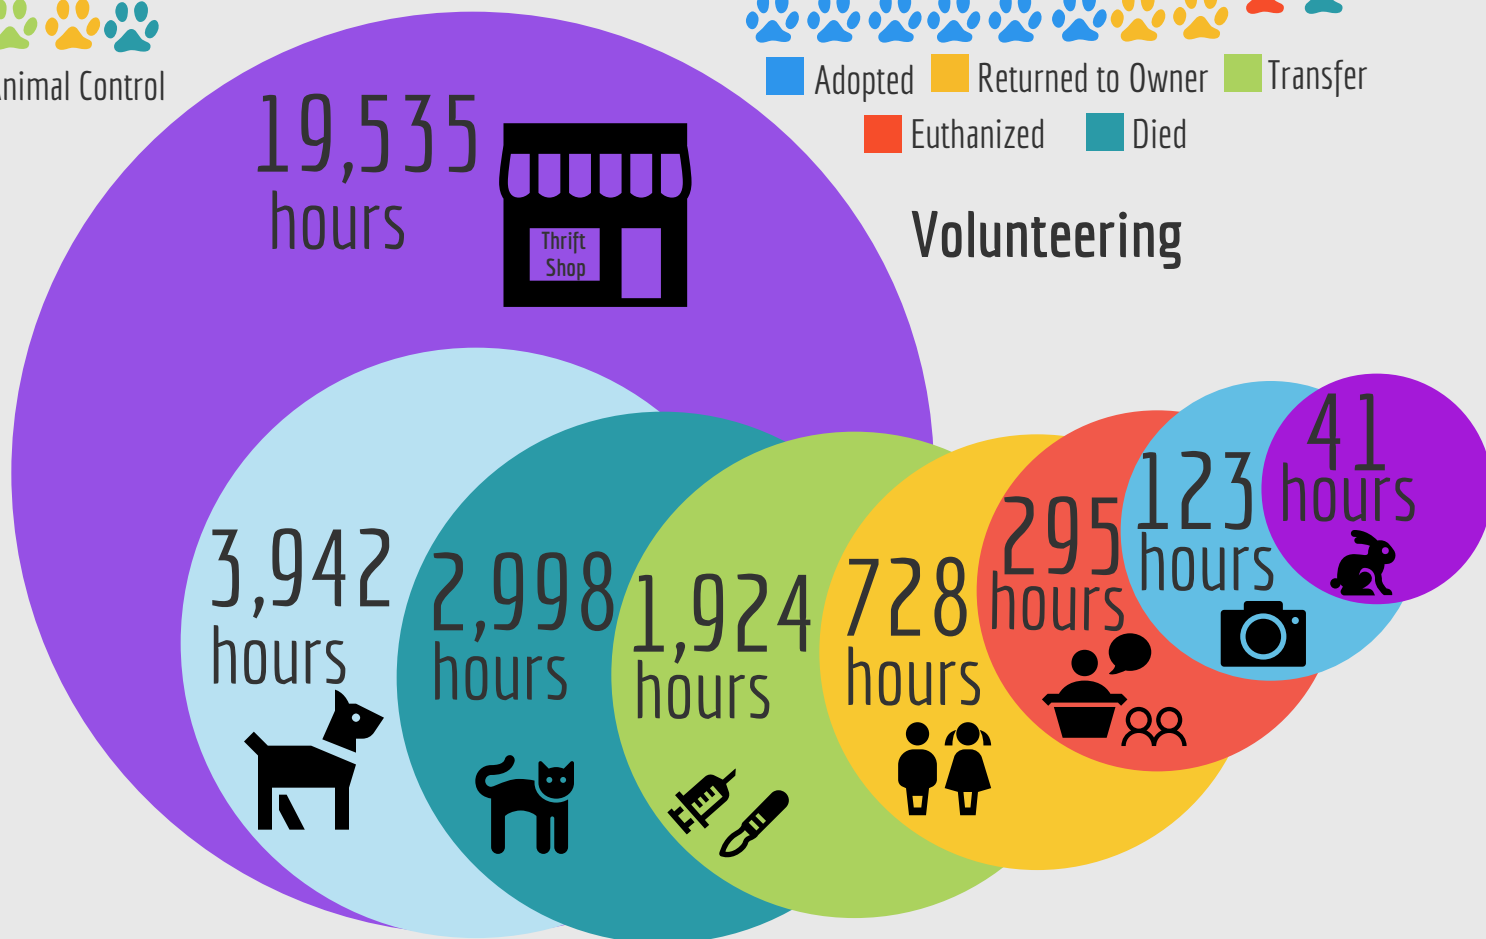

## Animal Intakes

1,715 total

■ Stray    ■ Surrender    ■ Animal Control  
■ Transfer    ■ Return

## Animal Outcomes

1,762 total

■ Adopted    ■ Returned to Owner    ■ Transfer  
■ Euthanized    ■ Died

## Humane Education