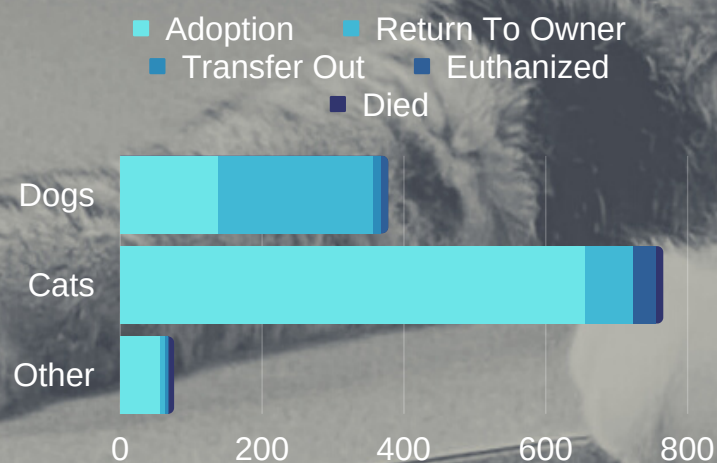

The Heartland Humane Thrift Shop is located in downtown Corvallis in easy walking or biking distance from the Oregon State University campus and accepts gently used items of all kinds. The thrift shop is staffed by a dedicated group of volunteers, who truly make the Thrift Shop a success!

HISTORICAL SAVE RATES

2021-2022 COMMUNITY IMPACT REPORT

1,284 TOTAL INTAKES

1,217 TOTAL OUTCOMES

794 SURGERIES

were performed on Heartland animals, including 79 Trap-Neuter>Returns for feral cats.

9 FAMILIES

Received emergency care for their pets through the Safe Housing Program, which provides confidential care to animal companions of people in crisis so they can get the assistance they need from partner human-aid organizations.

\$298,754 RAISED

At the Heartland Humane Thrift Shop BY 75 VOLUNTEERS

The Thrift Shop provides nearly 1/3 of Heartland's revenue selling gently-used, donated items to the community at great prices.

6,853 HOURS