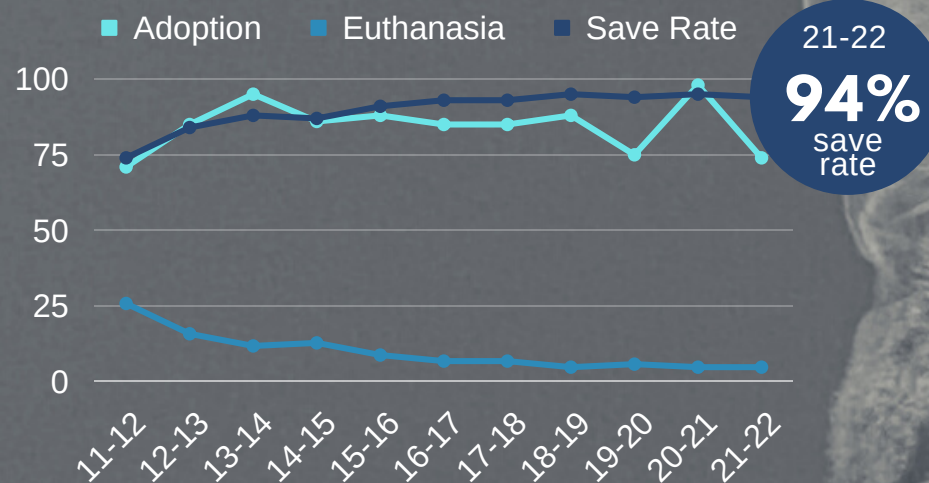

HISTORICAL SAVE RATES

2021-2022 COMMUNITY IMPACT REPORT

1,284 TOTAL INTAKES

1,217 TOTAL OUTCOMES

794 SURGERIES

were performed on Heartland animals, including 79 Trap-Neuter>Returns for feral cats.

9 FAMILIES