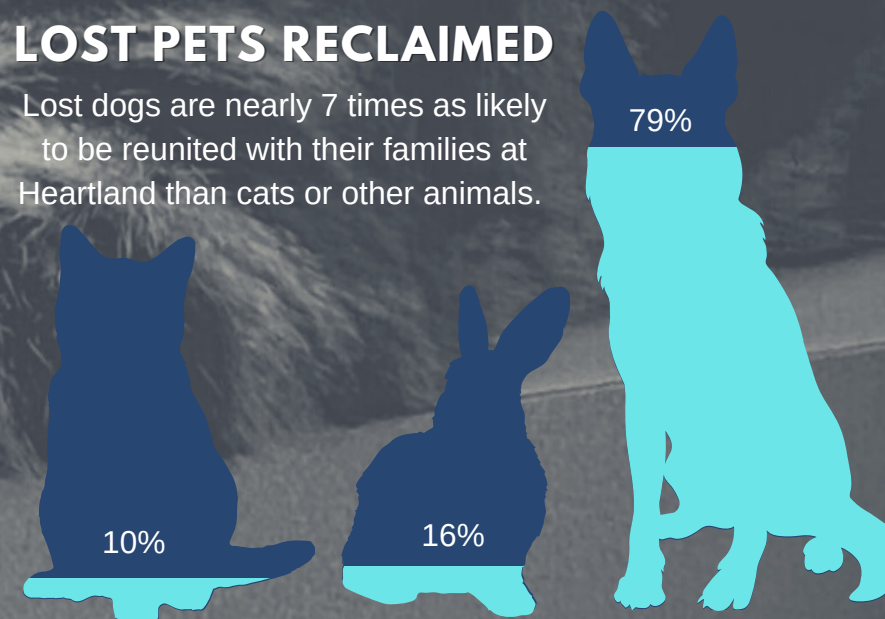

LOST PETS RECLAIMED

Lost dogs are nearly 7 times as likely to be reunited with their families at Heartland than cats or other animals.