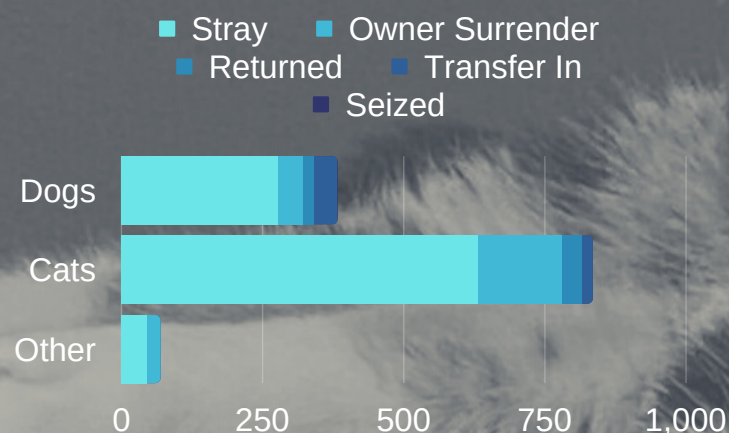

Heartland Humane Thrift Shop

Did you know the Thrift Shop has been a steady support for the shelter for 28 years? This incredible asset has been running non-stop since its inception and today raises roughly 30% of the shelter's annual revenue. That's a lot of kibble and cat litter!

The Heartland Humane Thrift Shop is located in downtown Corvallis in easy walking or biking distance from the Oregon State University campus and accepts gently used items of all kinds. The thrift shop is staffed by a dedicated group of volunteers, who truly make the Thrift Shop a success!

HISTORICAL SAVE RATES

2021-2022 COMMUNITY IMPACT REPORT

1,284 TOTAL INTAKES

1,217 TOTAL OUTCOMES

794 SURGERIES

were performed on Heartland animals, including 79 Trap-Neuter>Returns for feral cats.

9 FAMILIES