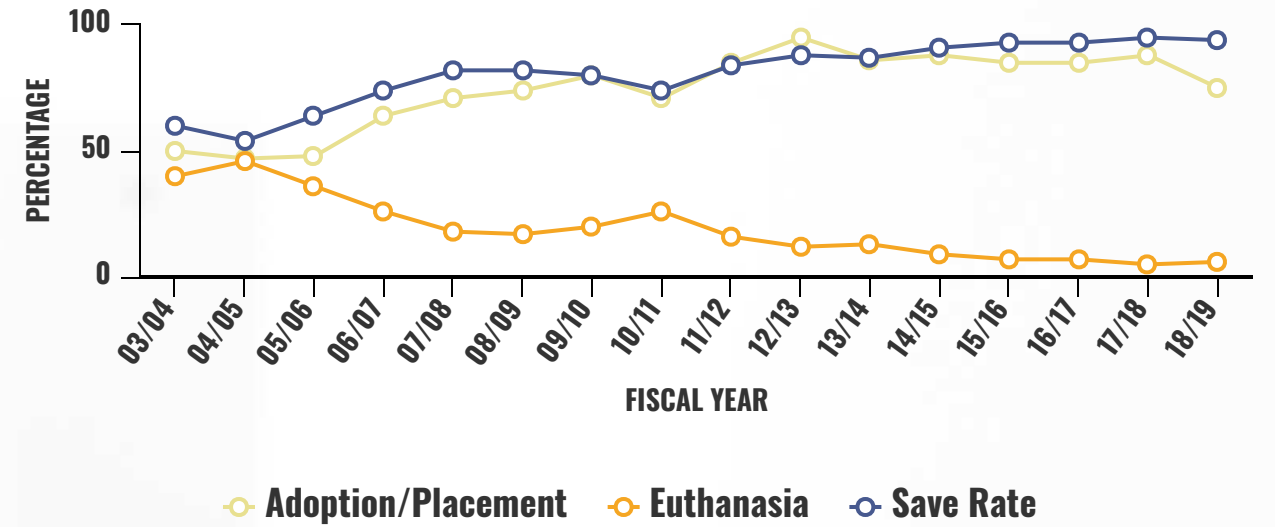

CLINIC SERVICES

HISTORICAL TRENDS